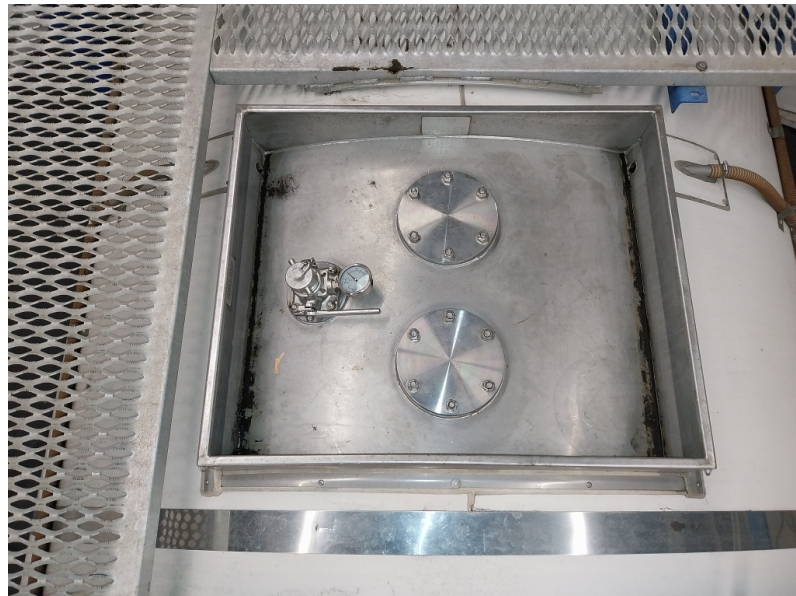

Product information

MEBU 225319 5

Your
worldwide
Partner
in ISO tanks
and containers

25,000 L
TANK20FT
Chemicals
22K2

Rear - right hand side

Front - left hand side

Valve

Top

Spill box

Manlid

Internal

Internal

INFORMATION UNIT				
UNIT NUMBER	MEBU 225319 5		CAPACITY L	25,000
CONTAINER TYPE	TANK20FT		MAX GROSS WEIGHT KG	36,000
MANUFACTURER	CIMC		TARE WEIGHT KG	3,740
CONSTRUCTION YEAR	2011		PAYLOAD KG	32,260
USAGE CATEGORY	Chemicals		M.A.W.P. BAR	4.00
APPROVER RID/ADR	Yes		TEST PRESSURE BAR	6.00
ISO-CODE	22K2		INSULATION TYPE	Rockwool 50
ADR-CODE	N/A		NR. OF SPILL BOXES	2
T-CODE	T11		REMOTE CONTROL	Yes
BOTTOM DISCHARGE	Butterfly + foot valve		WALKWAY	Yes
TOP DISCHARGE	None		HANDRAIL	No
SHELL MATERIAL	Stainless steel		BURSTING DISC	No
STEEL THICKNESS MM	6	EMS	HEATING TYPE	Steam