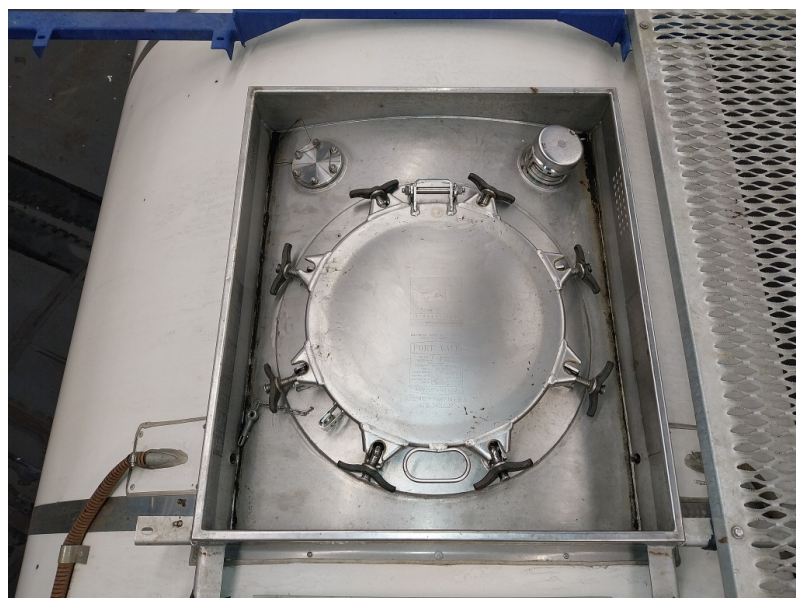

Product information

MEBU 225319 5

Your
worldwide
Partner
in ISO tanks
and containers

25,000 L
TANK20FT
Chemicals
22K2

Rear - right hand side

Front - left hand side

Valve

Top

Spill box

Manlid

Internal

Internal

INFORMATION UNIT				
UNIT NUMBER	MEBU 225319 5		CAPACITY L	25,000
CONTAINER TYPE	TANK20FT		MAX GROSS WEIGHT KG	36,000
MANUFACTURER	CIMC		TARE WEIGHT KG	3,740
CONSTRUCTION YEAR	2011		PAYLOAD KG	32,260
USAGE CATEGORY	Chemicals		M.A.W.P. BAR	4.00
APPROVER RID/ADR	Yes		TEST PRESSURE BAR	6.00
ISO-CODE	22K2		INSULATION TYPE	Rockwool 50
ADR-CODE	N/A		NR. OF SPILL BOXES	2
T-CODE	T11		REMOTE CONTROL	Yes
BOTTOM DISCHARGE	Butterfly + foot valve		WALKWAY	Yes
TOP DISCHARGE	None		HANDRAIL	No
SHELL MATERIAL	Stainless steel		BURSTING DISC	No
STEEL THICKNESS MM	6	EMS	HEATING TYPE	Steam